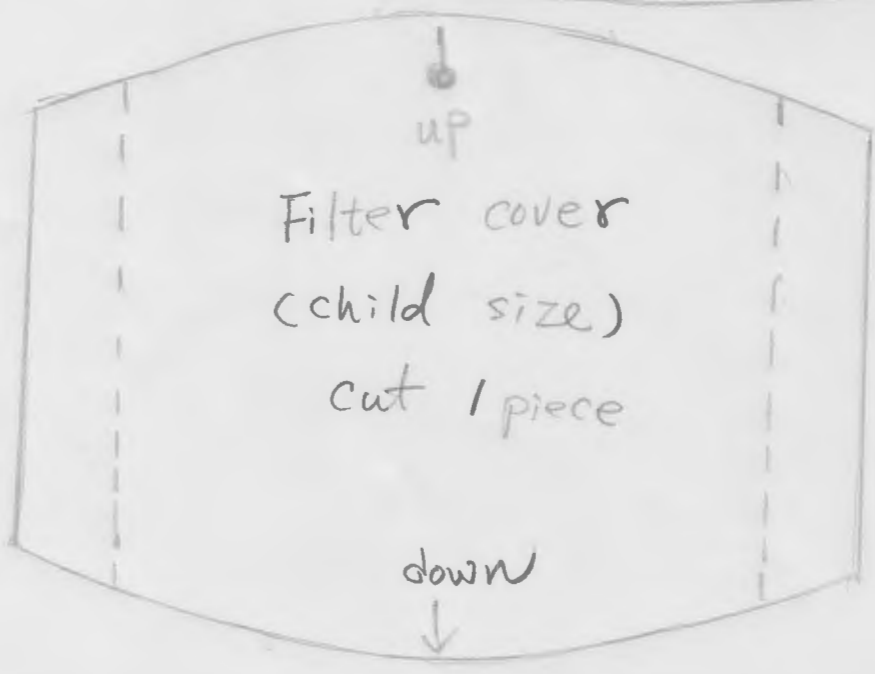

cut 2 pieces nose up (child size)

up
mouth (child size)
cut 2 pieces
down

down
chin (child size)
cut 2 pieces

up
Filter cover
(child size)
cut 1 piece
down

Elastic length:
6.5 inch
±